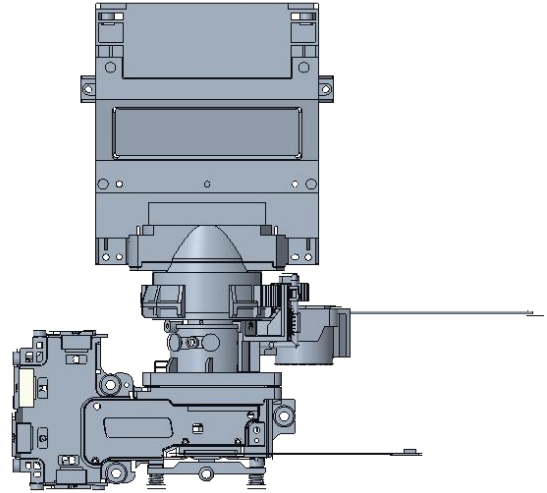

HY37PB_MFC Engine

显示芯片: Panel:	TI 0.23" 1080p DMD
分辨率: Resolution:	1920×1080 XPR
光源: Light source:	LED
投影光通量: ANSI Lumens:	400 lm@40W TBD
偏轴: Offset:	140%
投射比: Throw ratio:	0.22
画幅尺寸: Image size:	50"~90"
对比度(FOFO): Contrast ratio(FOFO):	400:1
TV 畸变: TV distortion:	1%
色域(NTSC 1953): Color Gamut(NTSC 1953):	85%
尺寸(mm): Dimension(mm):	166.7×115×62.6